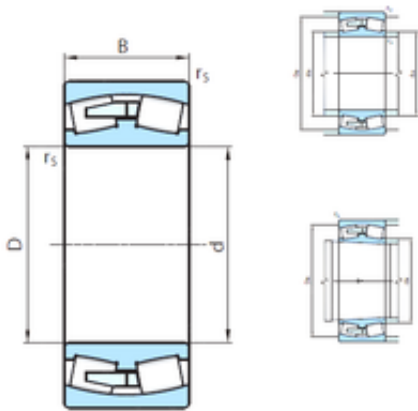

FNB Roller Bearing Co., Ltd.

200 mm x 310 mm x 82 mm PSL 23040MB Rolamentos esf é ricos de rolamentos

Bearing No. 23040MB

Size	200x310x82 mm
Bore Diameter	200 mm
Outer Diameter	310 mm
Width	82 mm
d	200 mm
D	310 mm
B	82 mm
C	82 mm
r min.	2,1 mm
da min.	212 mm
Da min	279 mm
Da max.	298 mm
ra max.	2 mm
Weight	24,1 Kg
Basic dynamic load rating (C)	915 kN
Basic static load rating (C0)	1600 kN
(Grease) Lubrication Speed	890 r/min
(Oil) Lubrication Speed	1100 r/min
Calculation factor (e)	0,23
Calculation factor (Y0)	2,8
Calculation factor (Y1)	2,9

23040MB Bearing 2D drawings and 3D CAD models